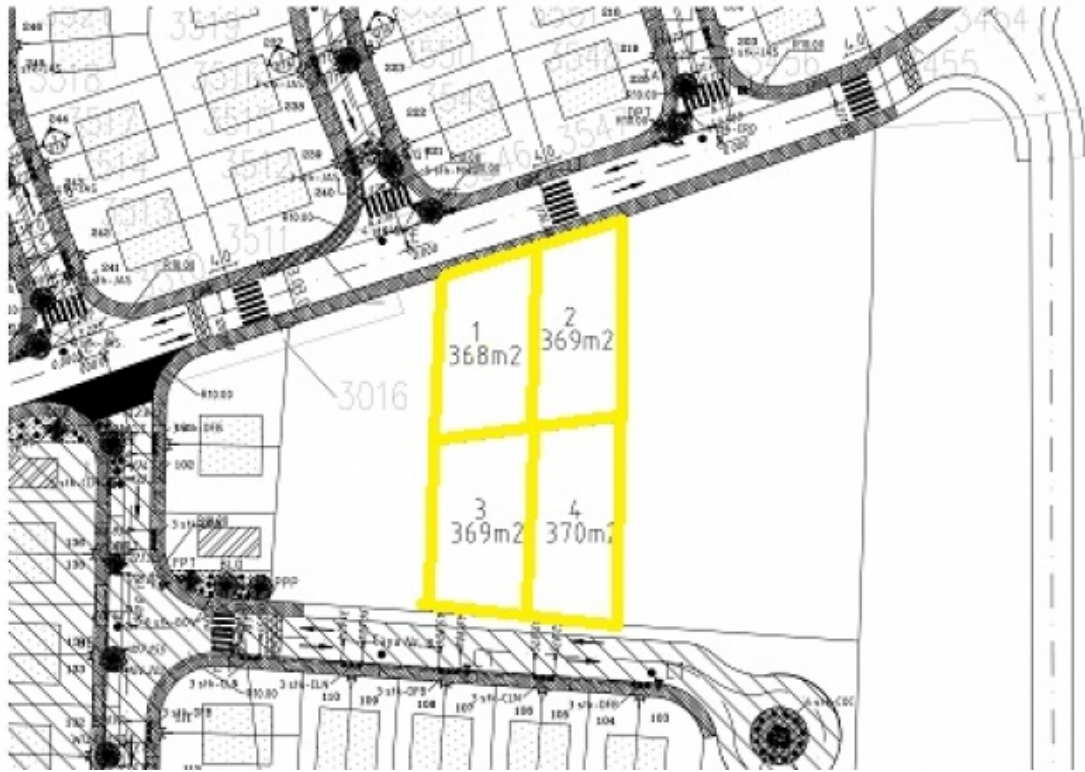

Plots at Sero Patrishi

Address: Sero Patrishi

Description:

Four parcels of approximately 370M² each, private property in the residential area of Sero Patrishi , for house construction, 5 min from down town Oranjestad. Utilities are underground and connected to central Sewer system.

Starting at Afl. 68.000,00

Username: Anthony, info@ablearuba.com

Listing type: House for sale

Price: 37800 USD

Agent name: Tony

Property type: Land

Lot size:

370

Built year: 1900