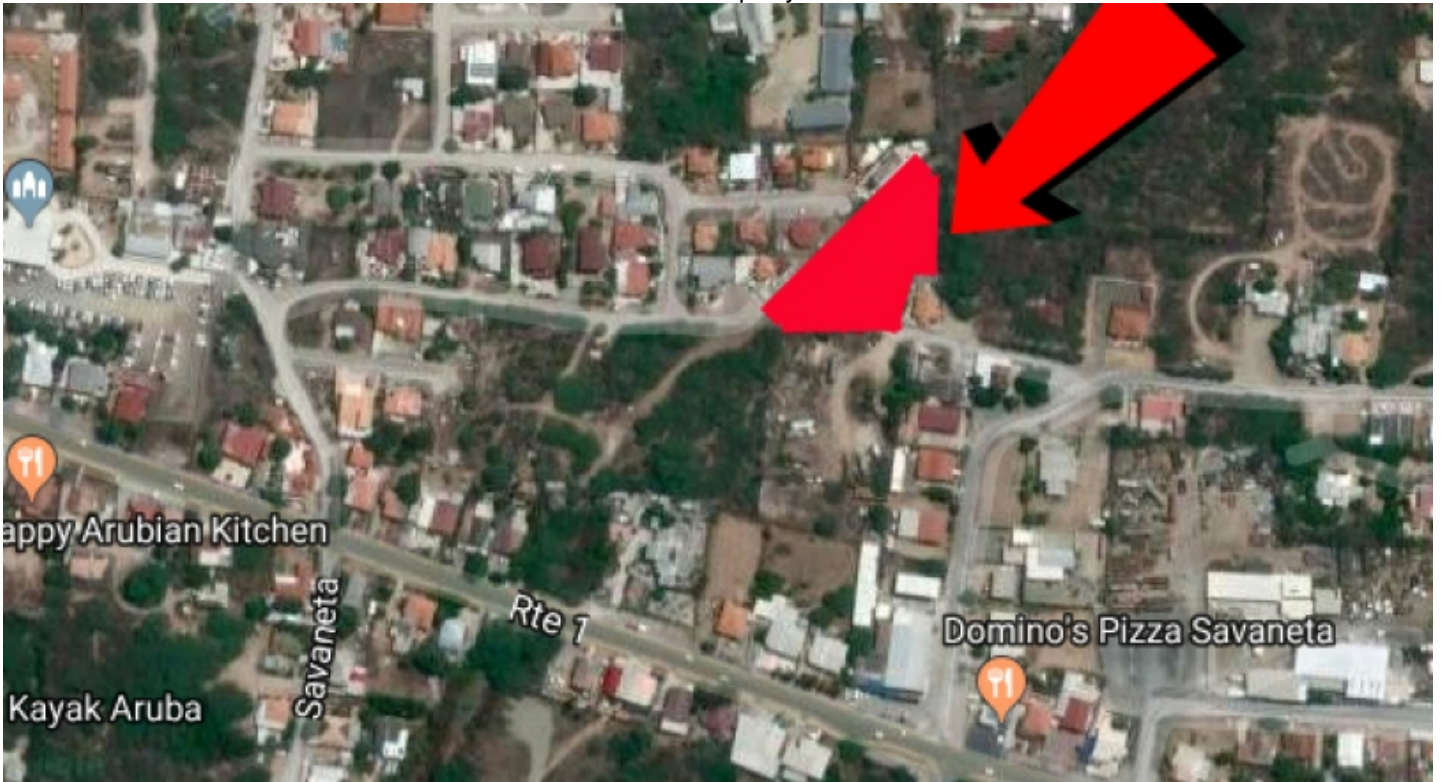

Savaneta Property Land

**Address:** Savaneta

**Description:**

**REDUCED PRICE!!!!**

Private property land 2449 M<sup>2</sup> Ideal for construction of 3 or 4 houses Located in Residential area in Savaneta **Priced at Afl. 100,-** per square meter.

**Price:** 129252 USD

**Agent name:** Anthony

**Lot size:** 2449

**Built year:** 1900